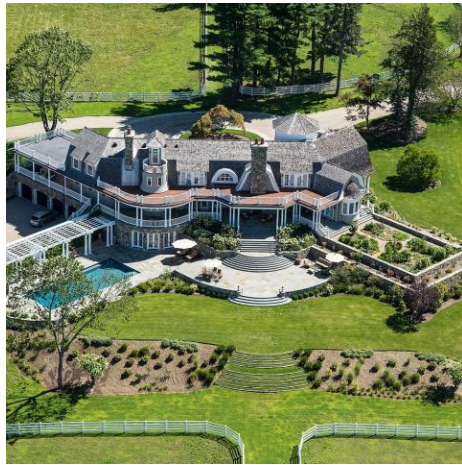

Location 5238

Description

Description goes here

Keywords

Keywords goes here

found it LOCATIONS | T. 212.229.0346 | F. 212.202.4129 | info@founditlocations.com